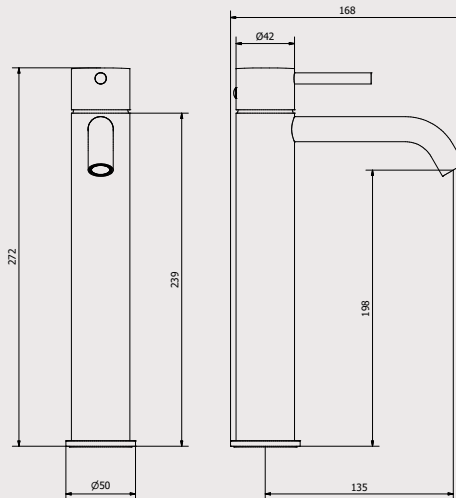

### ID202

Description

**Tall washbasin mixer complete of automatic pop-up**

Box Dimensions

**425 x 188 x 98 mm**

Weight

**2.3 kg**

Finishes

Dimensions

Cartridge

**IB 25 mms Ceramics Discs Cartridge**

Wall Hoses

**Inox hoses G3\8" female 400 mms long**

Aerator

**M16.5X1 cachè coin slot**

Flow Rate (+/-10%)

<b>1 BAR</b>	<b>2 BAR</b>	<b>3 BAR</b>
<b>5.9 l\min</b>	<b>8.4 l\min</b>	<b>10.3 l\min</b>

Production

**Main body is a machined from a solid pieces**

Material

**BRASS**  
According to CuZn35Pb2Al-B (CW614N)  
Max Lead content: 2.5%

# IB RUBINETTI

Elenco parti

ELEM	CODICE	NUMERO DI MAGAZZINO	QT
1	AC0012840	Handle Ø42 H30 knurled	1
2	AC0007091	Straight rod Ø8 L67	1
3	AQ0009938	Grubscrew M4x3 flat point	1
4	AQ0006650	Plug cover Ø7	1
5	CPID202CC	Preassembled tall basin mixer	1
5.1	AC0012842	Cartridge fixing nut chromed cover	1
5.2	AQ0006586	OR 25.12x1.78 NBR 70 SH	1
5.3	AS0011353	Cartridge fixing nut M30x1 H14.35	1
5.4	AQ0010564	OR 26.7x1.78 NBR 70 SH	1
5.5	AQ0013098	Ceramic cartridge Ø25 9x9 (K25 OP S)	1
5.6	AQ0010972	OR 23x2 NBR 70 SH	1
5.7	AC0010810	Connection piece Ø27X18	1
5.8	AC0010807	Tall mixing body Ø42 H235	1
5.9	AQ0001350	OR 11.11x1.78 NBR 70 SH	1
5.10	AS0010783	Spout connection M16x1 M10x1 H12.5	1
5.11	AQ0004610	OR 12.42x1.78 NBR 70 SH	1
5.12	AC0010961	Spout Ø18 L126	1
5.13	AS0010829	Aerator stopper M16.5x1 H4	1
5.14	AQ0009836	Perlator honeycomb with rubber (44.3030.0)	1
5.15	AC0010830	Aerator cage M16.5x1 H6	1
5.16	AQ0001325	OR 6x1.5 NBR 70 SH	2
5.17	AQ0009711	Separator for pipes	1
5.18	AC0010899	Extension pipe M8x1 M10x1 H230	2
6	AS0010786	Reduction nut M38x1.5 M33x1.5 H11	1
7	AC0009680	Threaded stem M33x1.5 H61	1
8	AC0012841	Base Ø5 H5 knurled	1
9	AQ0008013	Rubber packing 45x35x2	2
10	AS0010659	Brass ring Ø50x35.5x3	1
11	AS0010658	Ring nut with screwed holes Ø52 M33x1.5 H6	1
12	AQ0010358	Inox screw M5x16	2
13	AQ0000932	Inox hose M10x1 G3/8" F L400	2
14	AQ0009837	Simple rapid waste 1"1/4	1