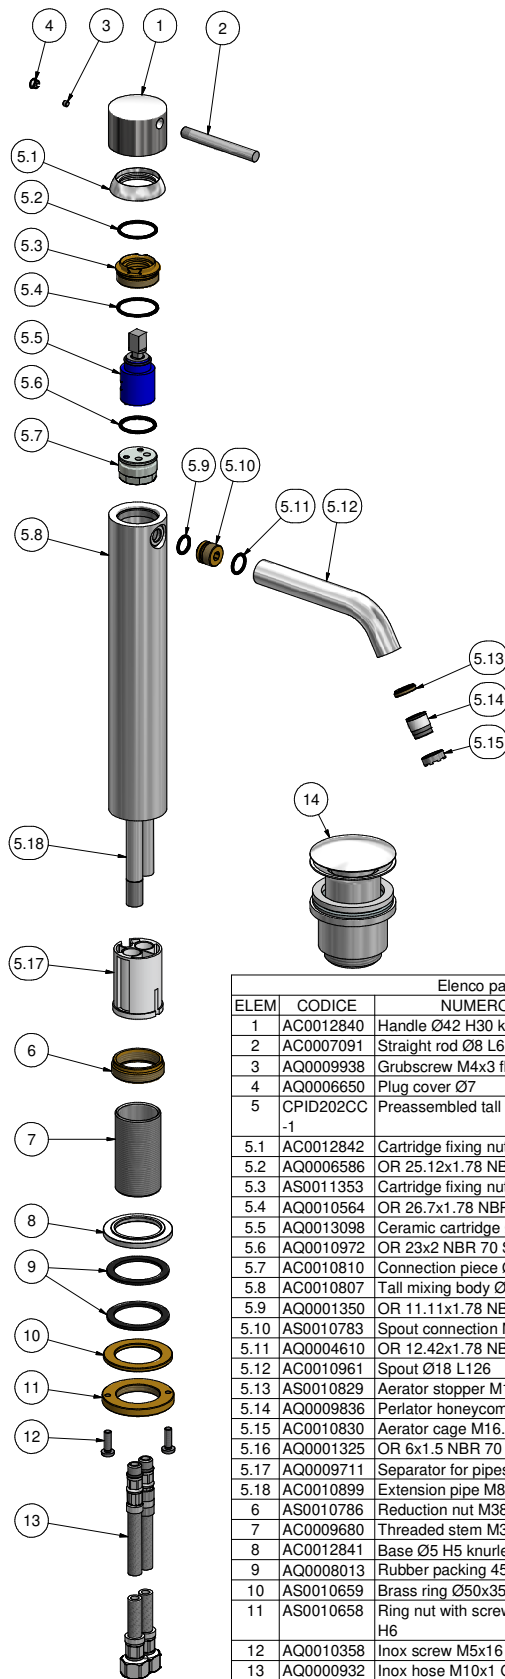

Dimensions

Cartridge

**IB 25 mms Ceramics Discs Cartridge**

Wall Hoses

**Inox hoses G3\8" female 400 mms long**

Aerator

**M16.5X1 cachè coin slot**

Flow Rate (+/-10%)

<b>1 BAR</b>	<b>2 BAR</b>	<b>3 BAR</b>
<b>5.9 l\min</b>	<b>8.4 l\min</b>	<b>10.3 l\min</b>

Production

**Main body is a machined from a solid pieces**

Material

**BRASS**  
According to CuZn35Pb2Al-B (CW614N)  
Max Lead content: 2.5%

# IB RUBINETTI

Elenco parti

ELEM	CODICE	NUMERO DI MAGAZZINO	QT
1	AC0012840	Handle Ø42 H30 knurled	1
2	AC0007091	Straight rod Ø8 L67	1
3	AQ0009938	Grubscrew M4x3 flat point	1
4	AQ0006650	Plug cover Ø7	1
5	CPID202CC	Preassembled tall basin mixer	1
5.1	AC0012842	Cartridge fixing nut chromed cover	1
5.2	AQ0006586	OR 25.12x1.78 NBR 70 SH	1
5.3	AS0011353	Cartridge fixing nut M30x1 H14.35	1
5.4	AQ0010564	OR 26.7x1.78 NBR 70 SH	1
5.5	AQ0013098	Ceramic cartridge Ø25 9x9 (K25 OP S)	1
5.6	AQ0010972	OR 23x2 NBR 70 SH	1
5.7	AC0010810	Connection piece Ø27X18	1
5.8	AC0010807	Tall mixing body Ø42 H235	1
5.9	AQ0001350	OR 11.11x1.78 NBR 70 SH	1
5.10	AS0010783	Spout connection M16x1 M10x1 H12.5	1
5.11	AQ0004610	OR 12.42x1.78 NBR 70 SH	1
5.12	AC0010961	Spout Ø18 L126	1
5.13	AS0010829	Aerator stopper M16.5x1 H4	1
5.14	AQ0009836	Perlator honeycomb with rubber (44.3030.0)	1
5.15	AC0010830	Aerator cage M16.5x1 H6	1
5.16	AQ0001325	OR 6x1.5 NBR 70 SH	2
5.17	AQ0009711	Separator for pipes	1
5.18	AC0010899	Extension pipe M8x1 M10x1 H230	2
6	AS0010786	Reduction nut M38x1.5 M33x1.5 H11	1
7	AC0009680	Threaded stem M33x1.5 H61	1
8	AC0012841	Base Ø5 H5 knurled	1
9	AQ0008013	Rubber packing 45x35x2	2
10	AS0010659	Brass ring Ø50x35.5x3	1
11	AS0010658	Ring nut with screwed holes Ø52 M33x1.5 H6	1
12	AQ0010358	Inox screw M5x16	2
13	AQ0000932	Inox hose M10x1 G3/8" F L400	2
14	AQ0009837	Simple rapid waste 1"1/4	1