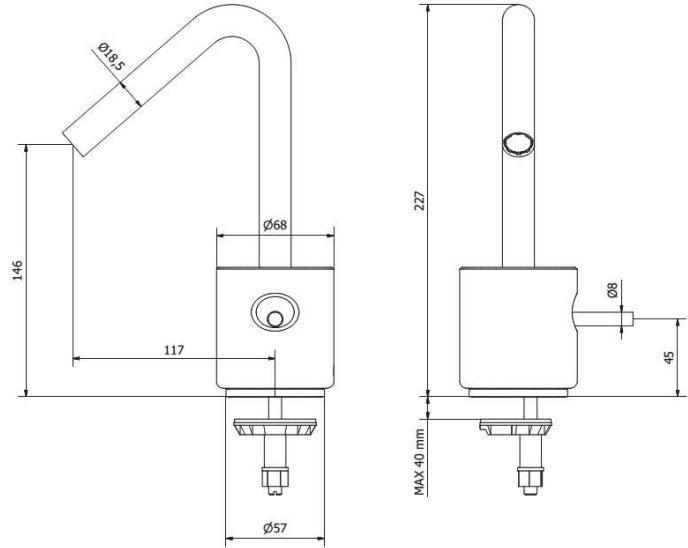

www.ibrubinetterie.it

MARMO
MR200_2

Range
Product

Product Description

Single hole installation washbasin complete with 1-1/4" click-clack automatic pop-up waste, base made of black marble integrated within the body as single-casted and a metal joystick lever.

Tech Specifications

	iB Standard	Possible Alternative													
Cartridge	iB 25 mms Ceramic Discs Cartridge	Flow Restriction – See below													
Wall Hoses	Flexible Inox 3/8", 400 mms long	Flexible Inox 1/2", 400 mms long Copper Tails PEX Pipes													
		Different lengths available on request													
Aerator	M 16,5X1														
Flow Rate (+/- 10%)	<table border="1"> <tr> <td>1 BAR</td> <td>4,2 l/m</td> </tr> <tr> <td>2 BAR</td> <td>5,7 l/m</td> </tr> <tr> <td>3 BAR</td> <td>6 l/m</td> </tr> </table>	1 BAR	4,2 l/m	2 BAR	5,7 l/m	3 BAR	6 l/m	<table border="1"> <tr> <td>3,0 l/m</td> </tr> <tr> <td>3,5 l/m</td> </tr> <tr> <td>4,0 l/m</td> </tr> <tr> <td>4,5 l/m</td> </tr> <tr> <td>5,0 l/m</td> </tr> <tr> <td>5,5 l/m</td> </tr> <tr> <td>6,0 l/m</td> </tr> </table>	3,0 l/m	3,5 l/m	4,0 l/m	4,5 l/m	5,0 l/m	5,5 l/m	6,0 l/m
1 BAR	4,2 l/m														
2 BAR	5,7 l/m														
3 BAR	6 l/m														
3,0 l/m															
3,5 l/m															
4,0 l/m															
4,5 l/m															
5,0 l/m															
5,5 l/m															
6,0 l/m															
Material	Brass According to CUZN35PB2AL-B(CB752S) Max Lead content: 1,6%														
Production	Main body is a single casted piece														